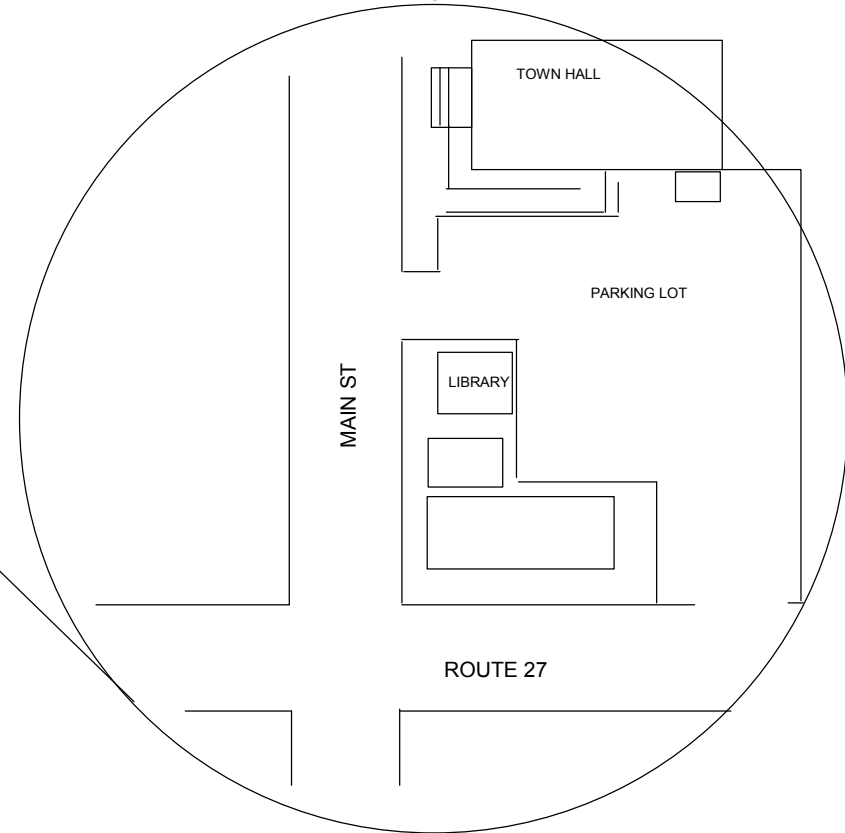

EPPING TOWN HALL  
157 MAIN ST.

AFTER YOU ENTER THE DOUBLE SET OF FRONT DOORS TURN RIGHT  
USE ELEVATOR OR STAIRS  
MEETING AREA WILL BE ON RIGHT AS YOU LEAVE STAIRS